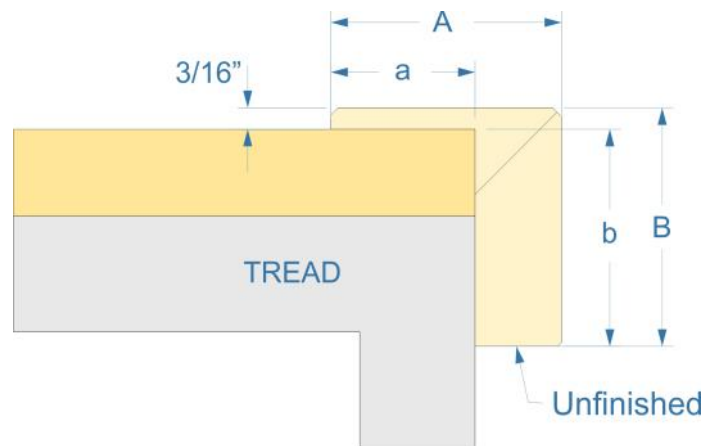

L-shaped Stair Nosing, Overlap

Wood

WNAO

Name	SKU to order	A	B	Nosing Length
L-shaped Stair Nosing, Overlap	WNAO	2" or custom	2" or custom	Up to 12 ft