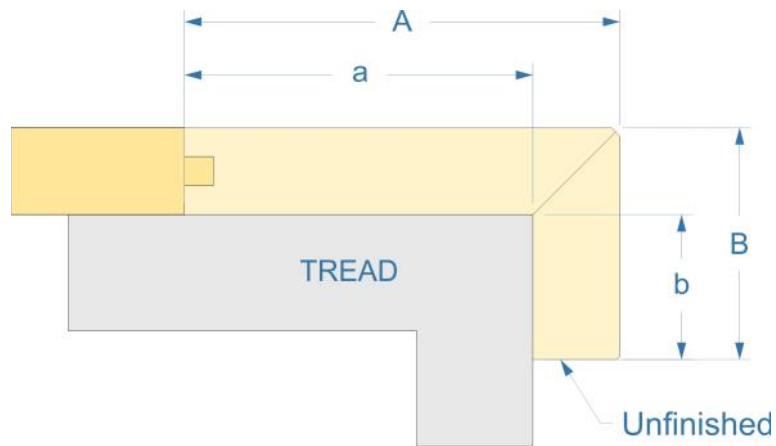

# L-shaped Stair Nosing, Flush Mounted

Wood

**WNA**

Name	SKU to order	A	B	Nosing Length
L-shaped Stair Nosing, Flush Mounted	<b>WNA</b>	4" or custom	2" or custom	Up to 12 ft