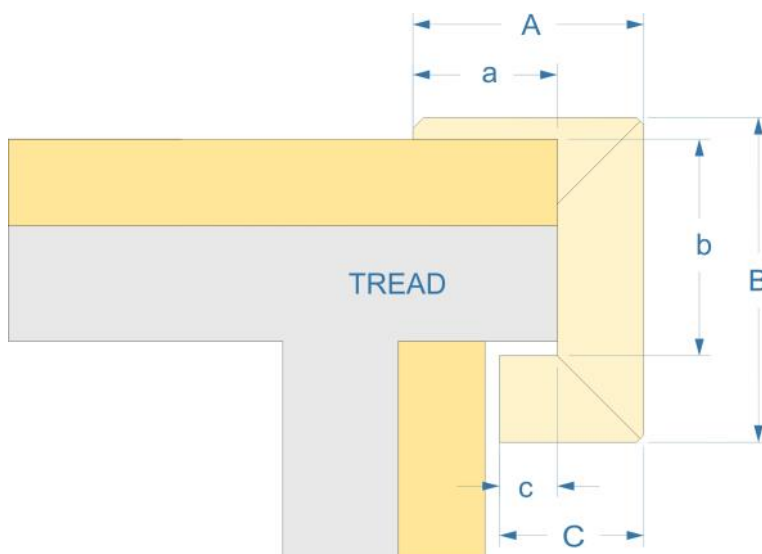

Wrap-around Stair Nosing, Overlap

Wood

WNBO

Name	SKU to order	A	C
Wrap-around nosing, overlap	WNBO	2" or custom	7/8" or custom