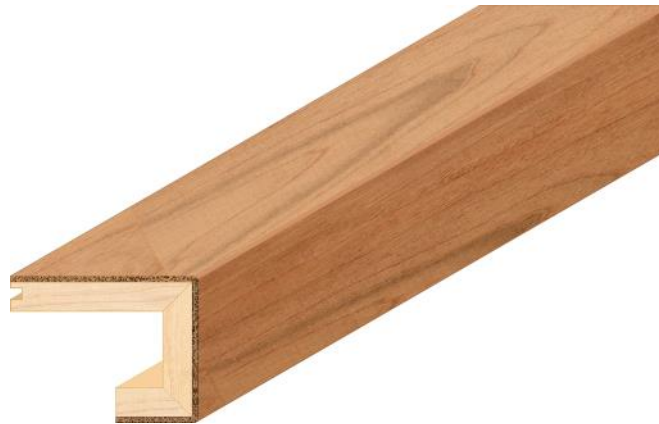

Wrap-around Stair Nosing, Flush Mounted

Wood

WNB

| Name | SKU to order | A | b | C |
|-----------------------------------|--------------|--------------|------------------|----------------|
| Wrap-around nosing, flush mounted | WNB | 4" or custom | 1-5/8" or custom | 7/8" or custom |