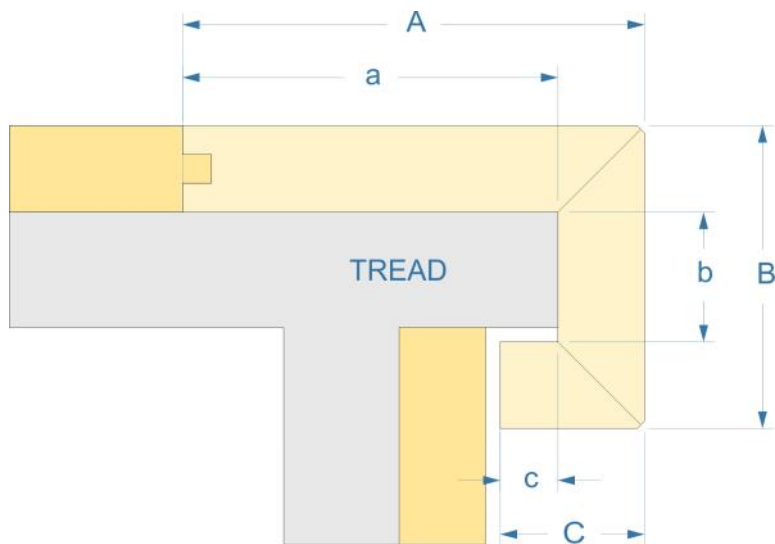

Wrap-around Stair Nosing, Flush Mounted

Wood

WNB

| Name | SKU to order | A | b | C |
|-----------------------------------|--------------|--------------|------------------|----------------|
| Wrap-around nosing, flush mounted | WNB | 4" or custom | 1-5/8" or custom | 7/8" or custom |