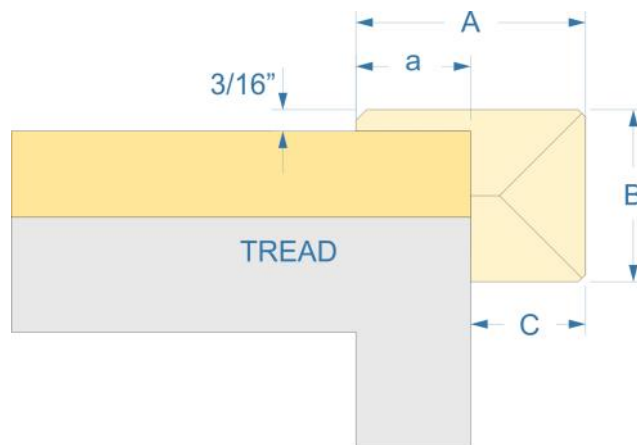

Bull Nose Stair Nosing, Overlap

Wood

WNCO

Name	SKU to order	A	B	C	Nosing Length
Bull Nose Stair Nosing, Overlap	WNCO	2" or custom	1-1/2" or custom	1" or custom	Up to 12 ft