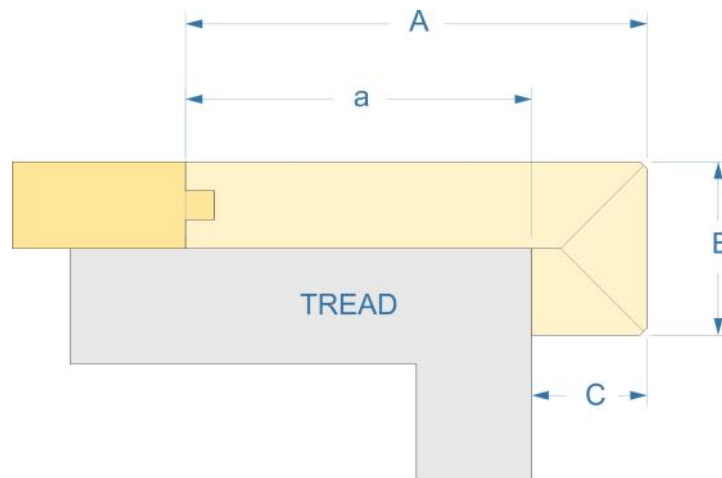

Bull Nose Stair Nosing, Flush Mounted

Wood

WNC

Name	SKU to order	A	B	C	Nosing Length
Bull Nose Stair Nosing, Flush-mounted	WNC	4" or custom	1-1/2" or custom	1" or custom	Up to 12 ft