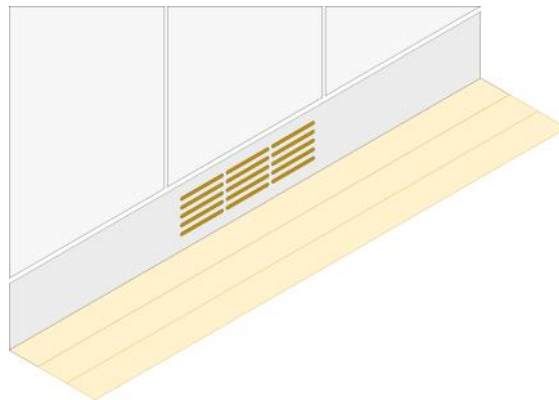

Kick Plate Vents

Wood

Kick Plate Vents, **WKV**, are permanent venting slots cut in a board that's part of built-in furniture

Venting slots of any shape, size or design can be cut in kick plate boards.

Kick Plate Vents	SKU to order
Custom size	WKV