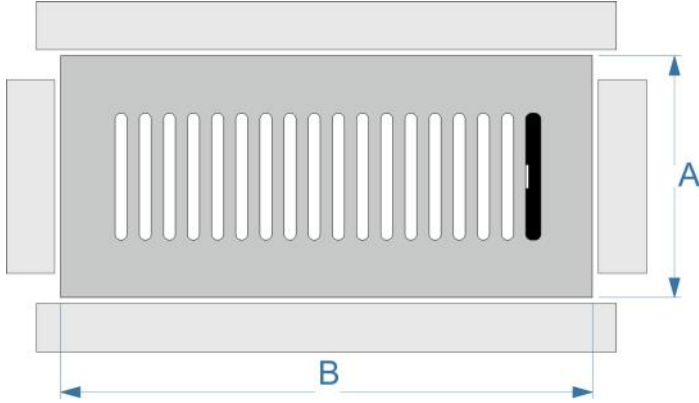

Reinforced Vent Covers With Dampers, Flush Mounted

Glued Vinyl

Vent Cover & Installation Shims

Duct Size	SKU to order	A"	B"
3" x 10"	VC310MD	4	11
3" x 12"	VC312MD	4	13
4" x 10"	VC410MD	5	11
4" x 12"	VC412MD	5	13